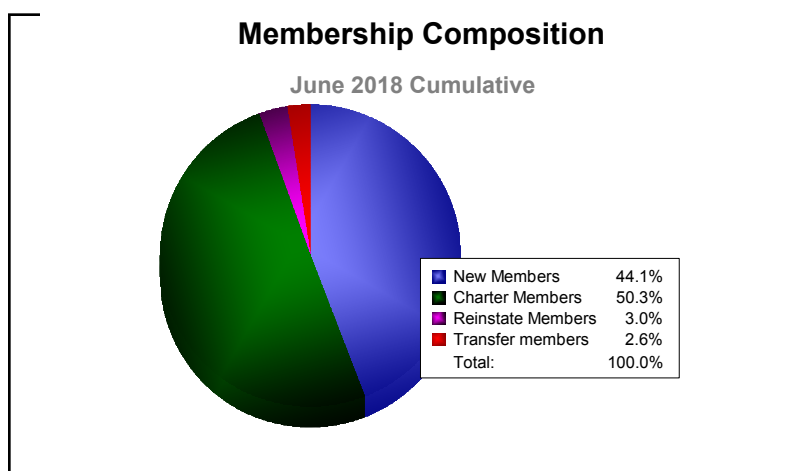

Year	New Clubs	Dropped Clubs	Gain/ Loss Clubs	New Members	Charter Members	Reinstate Members	Transfer Members	Total Member Added	Total Members Dropped	Gain/ Loss Members
2013-2014	21	0	21	0	653	0	0	653	0	653
2014-2015	19	0	19	315	574	0	33	922	-258	664
2015-2016	1	0	1	387	90	4	8	489	-357	132
2016-2017	12	-2	10	411	417	15	2	845	-448	397
2017-2018	12	-1	11	370	422	25	22	839	-794	45
<b>Average</b>	<b>13</b>	<b>-1</b>	<b>12</b>	<b>297</b>	<b>431</b>	<b>9</b>	<b>13</b>	<b>750</b>	<b>-371</b>	<b>378</b>