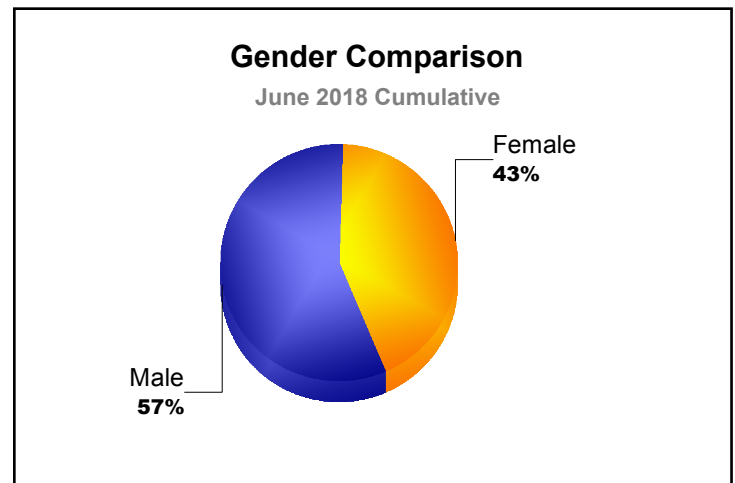

Year	New Clubs	Dropped Clubs	Gain/ Loss Clubs	New Members	Charter Members	Reinstate Members	Transfer Members	Total Member Added	Total Members Dropped	Gain/ Loss Members
2013-2014	21	0	21	0	653	0	0	653	0	653
2014-2015	19	0	19	315	574	0	33	922	-258	664
2015-2016	1	0	1	387	90	4	8	489	-357	132
2016-2017	12	-2	10	411	417	15	2	845	-448	397
2017-2018	12	-1	11	370	422	25	22	839	-794	45
<b>Average</b>	<b>13</b>	<b>-1</b>	<b>12</b>	<b>297</b>	<b>431</b>	<b>9</b>	<b>13</b>	<b>750</b>	<b>-371</b>	<b>378</b>