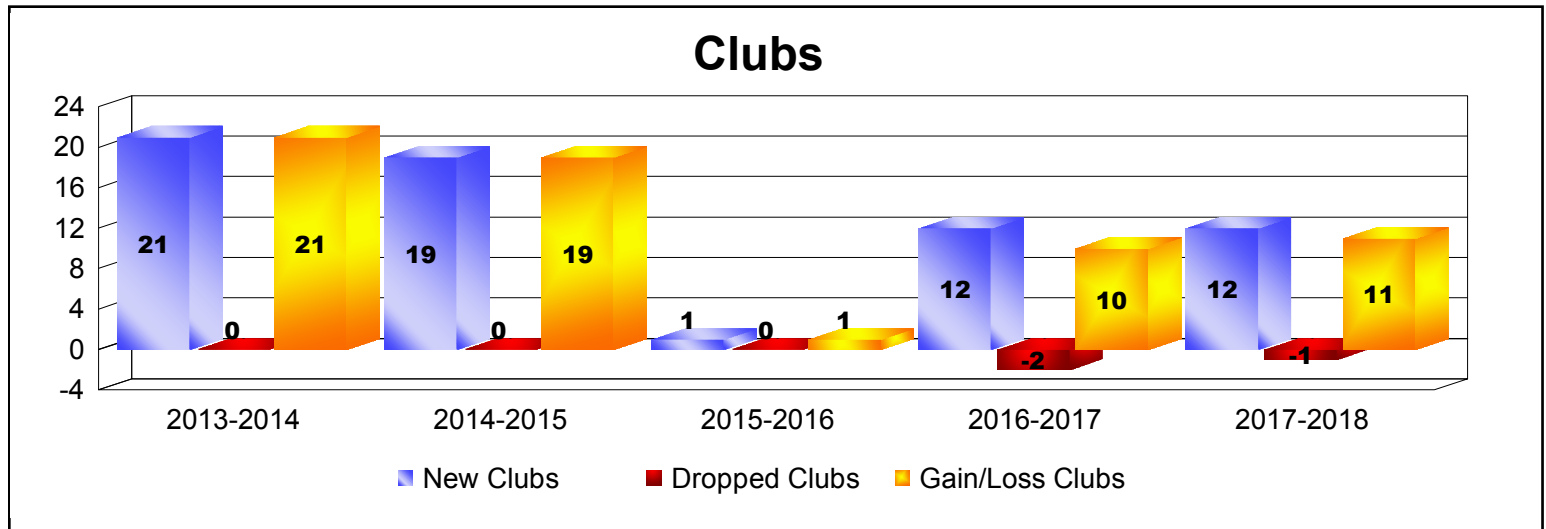

Year	New Clubs	Dropped Clubs	Gain/ Loss Clubs	New Members	Charter Members	Reinstate Members	Transfer Members	Total Member Added	Total Members Dropped	Gain/ Loss Members
2013-2014	21	0	21	0	653	0	0	653	0	653
2014-2015	19	0	19	315	574	0	33	922	-258	664
2015-2016	1	0	1	387	90	4	8	489	-357	132
2016-2017	12	-2	10	411	417	15	2	845	-448	397
2017-2018	12	-1	11	370	422	25	22	839	-794	45
<b>Average</b>	<b>13</b>	<b>-1</b>	<b>12</b>	<b>297</b>	<b>431</b>	<b>9</b>	<b>13</b>	<b>750</b>	<b>-371</b>	<b>378</b>

Year	New Clubs	Dropped Clubs	Gain/ Loss Clubs	New Members	Charter Members	Reinstate Members	Transfer Members	Total Member Added	Total Members Dropped	Gain/ Loss Members
2013-2014	3	0	3	0	83	0	0	83	0	83
2014-2015	0	-1	-1	3	0	0	1	4	-32	-28
2015-2016	0	-2	-2	0	0	0	0	0	-55	-55
Average	1	-1	0	1	28	0	0	29	-29	0