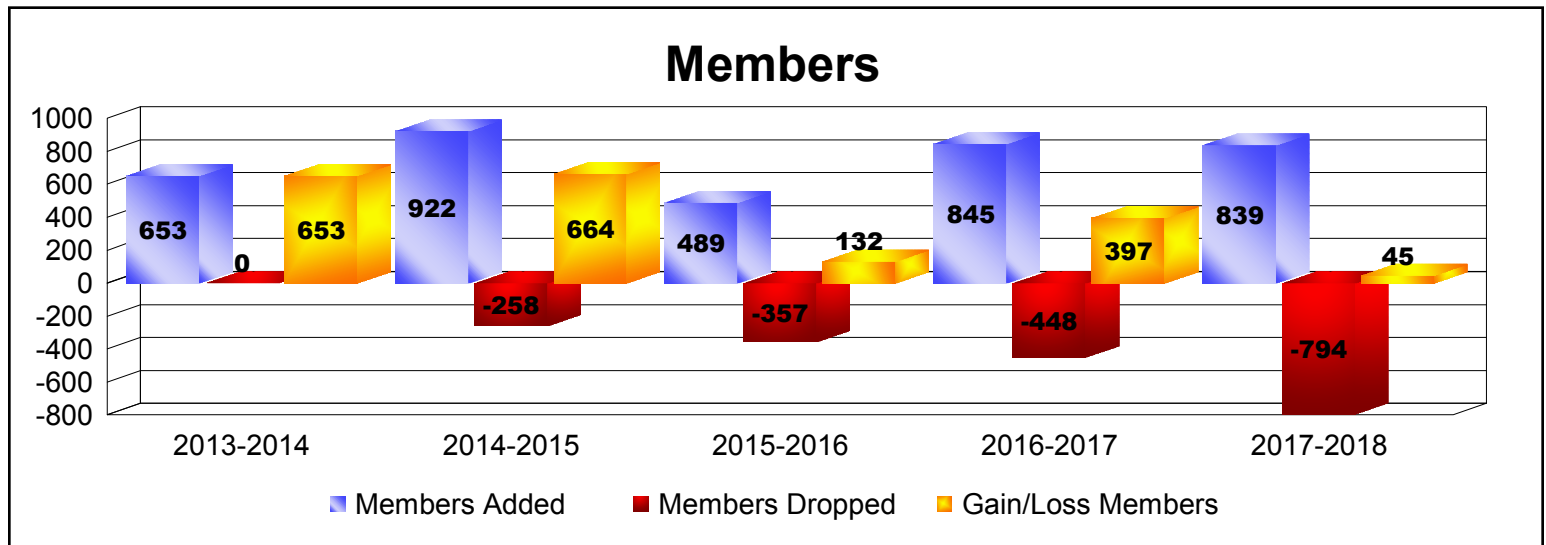

Year	New Clubs	Dropped Clubs	Gain/ Loss Clubs	New Members	Charter Members	Reinstate Members	Transfer Members	Total Member Added	Total Members Dropped	Gain/ Loss Members
2013-2014	21	0	21	0	653	0	0	653	0	653
2014-2015	19	0	19	315	574	0	33	922	-258	664
2015-2016	1	0	1	387	90	4	8	489	-357	132
2016-2017	12	-2	10	411	417	15	2	845	-448	397
2017-2018	12	-1	11	370	422	25	22	839	-794	45
<b>Average</b>	<b>13</b>	<b>-1</b>	<b>12</b>	<b>297</b>	<b>431</b>	<b>9</b>	<b>13</b>	<b>750</b>	<b>-371</b>	<b>378</b>

Year	New Clubs	Dropped Clubs	Gain/ Loss Clubs	New Members	Charter Members	Reinstate Members	Transfer Members	Total Member Added	Total Members Dropped	Gain/ Loss Members
2013-2014	3	0	3	0	83	0	0	83	0	83
2014-2015	0	-1	-1	3	0	0	1	4	-32	-28
2015-2016	0	-2	-2	0	0	0	0	0	-55	-55
Average	1	-1	0	1	28	0	0	29	-29	0